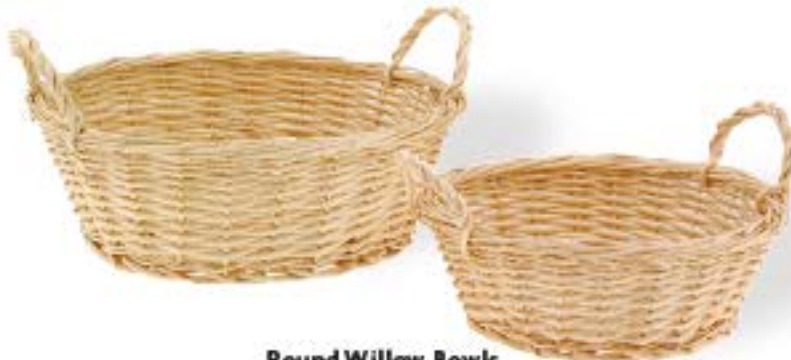

**Oval Willow Tray Baskets**

#2121/16	16" x 11.5" Opening x 4" Tall	24 pcs/cs	<b>\$8.98 each</b>
#2121/18	18" x 12.5" Opening x 4.5" Tall	24 pcs/cs	<b>\$10.58 each</b>
#2121/21	21" x 14.5" Opening x 5" Tall	24 pcs/cs	<b>\$14.98 each</b>

#2819/15  
 Oval Tray Basket  
 15" x 10.5" Opening x 4.5" Tall  
 10 pcs/cs  
**\$11.58 each**

#102303  
Oval Honey Bamboo with Wood  
Rim Tray Basket  
16" x 9.75" Opening x 4" Tall  
12 pcs/cs  
**\$9.78 each**

#102302  
Rectangular Honey Bamboo with  
Wood Rim Tray Basket  
19" x 12" Opening x 4.5" Tall  
12 pcs/cs  
**\$11.78 each**

#102304  
Rectangular Honey Bamboo with  
Wood Rim Tray Basket  
15.5" x 10.5" Opening x 3.75" Tall  
12 pcs/cs  
**\$9.78 each**